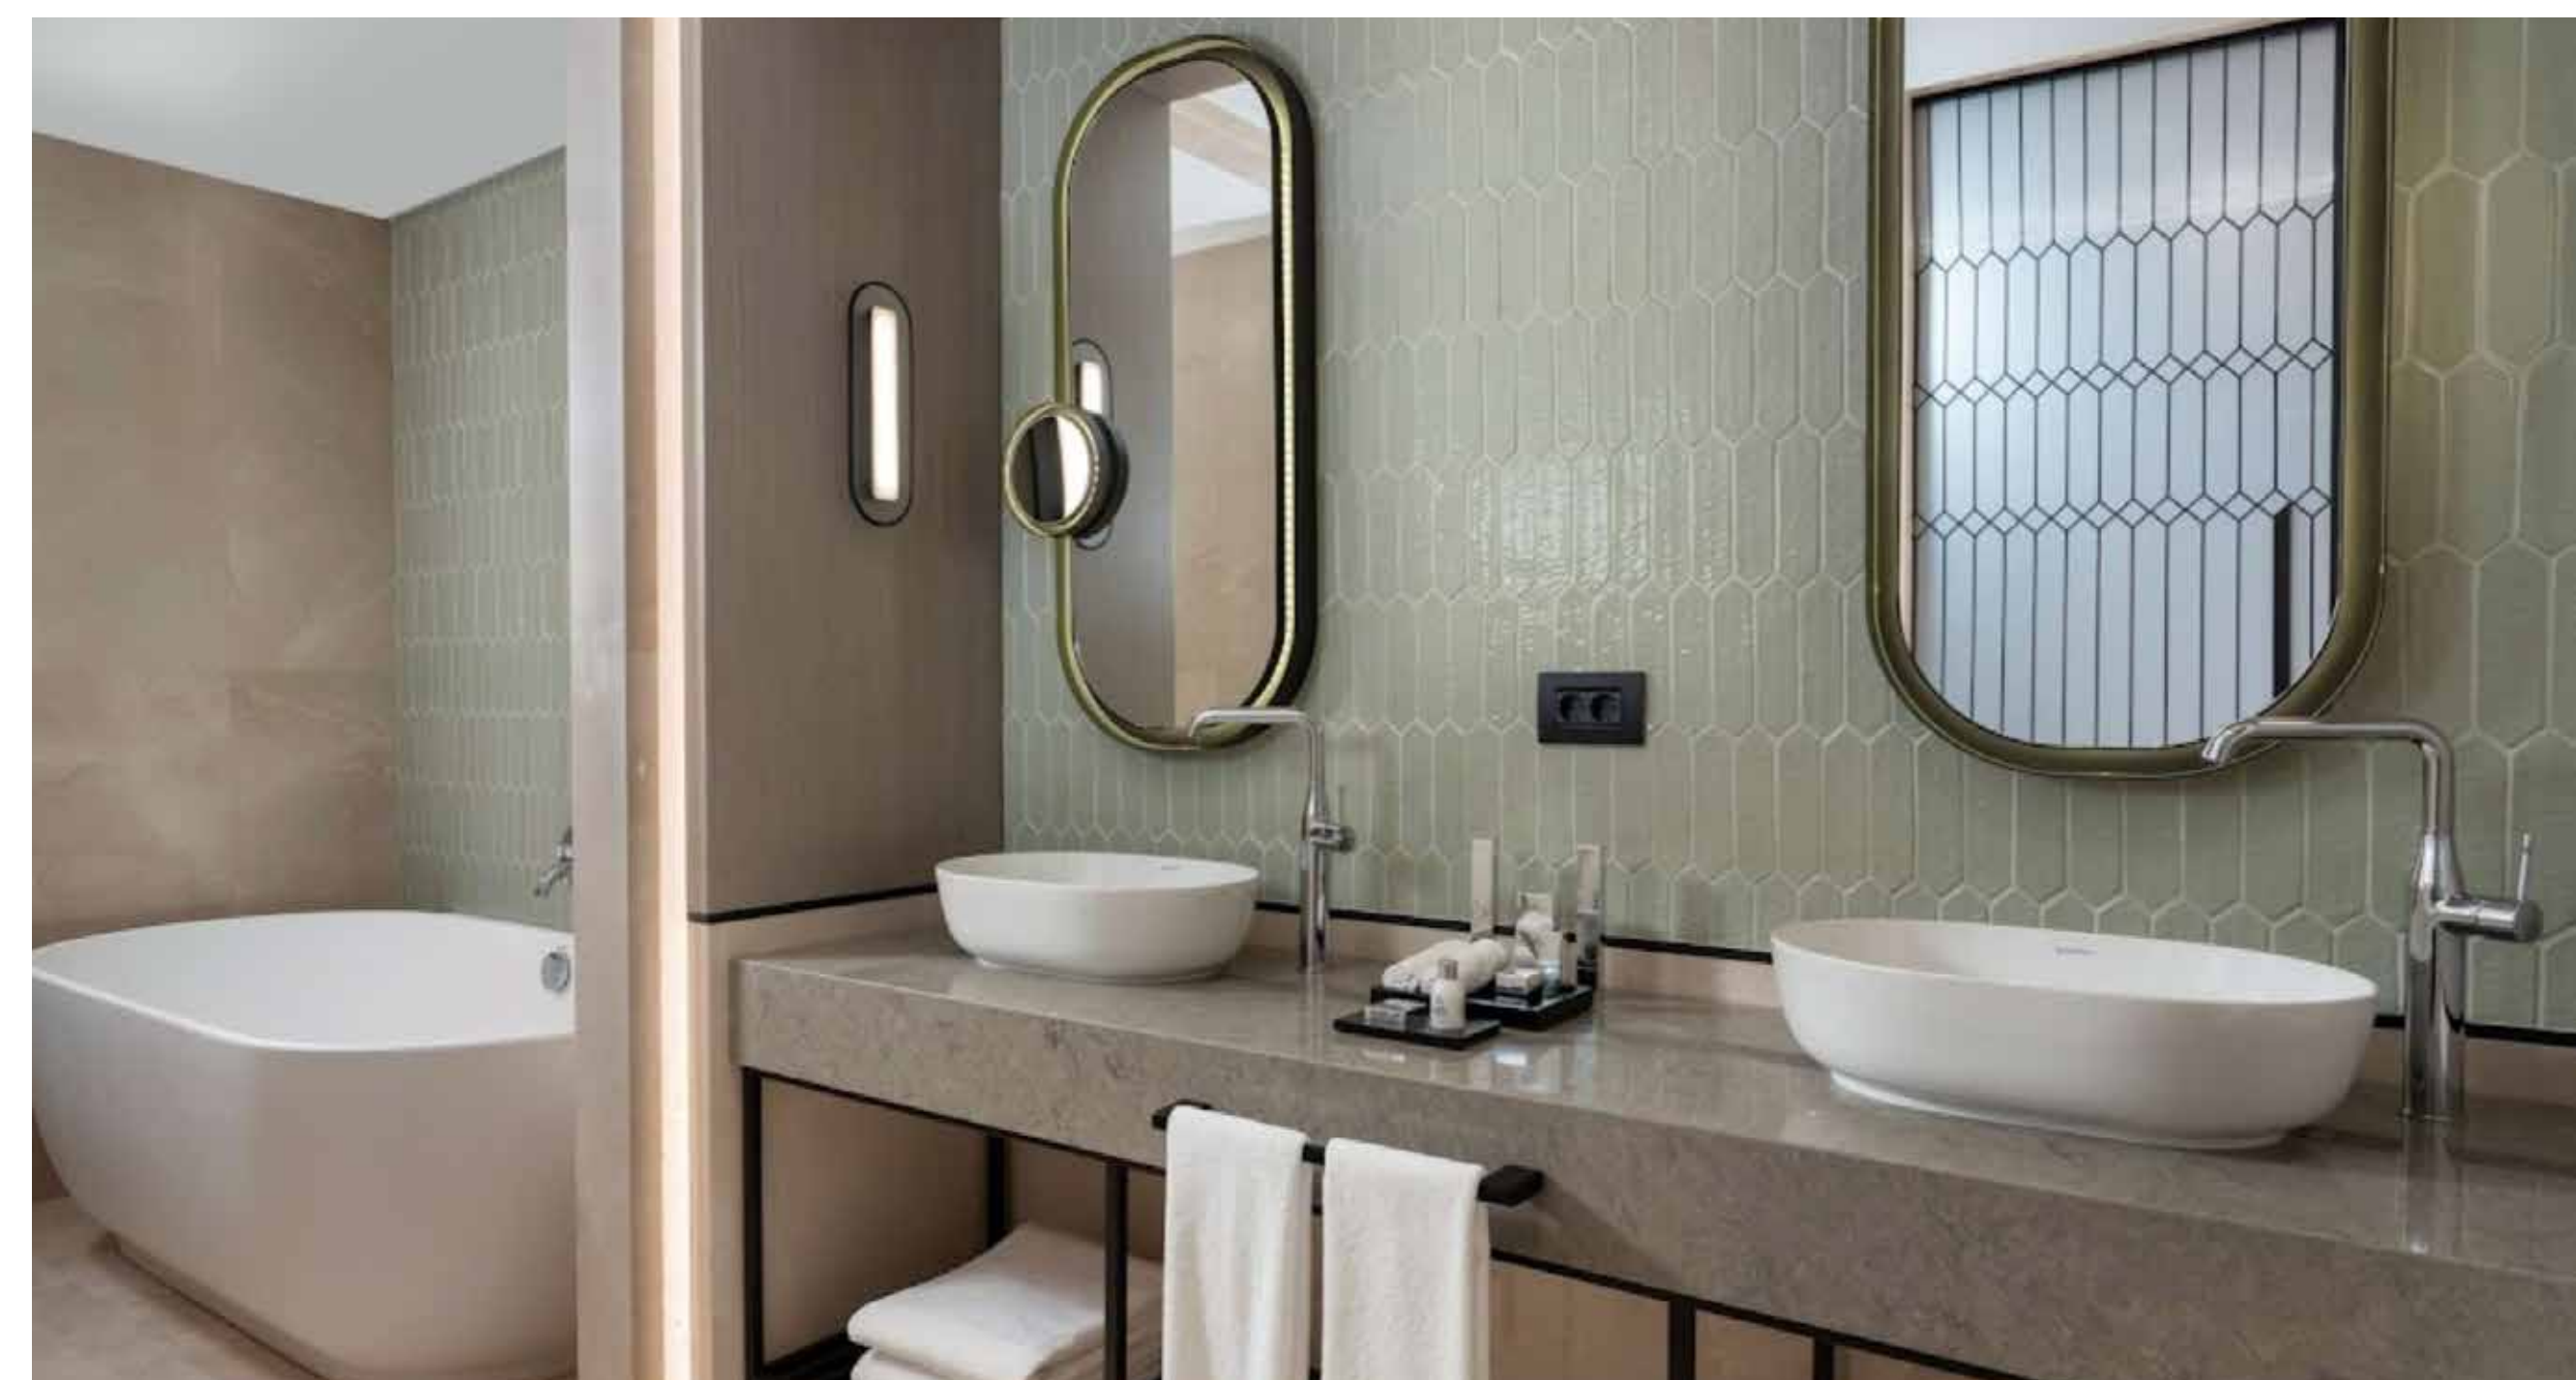

Radisson
BODRUM

RADISSON ANTHAVEN BODRUM 2021

SIZE
96 Rooms

SECTOR
Hospitality

SERVICE
FF&E

LOCATION
Bodrum, Turkey