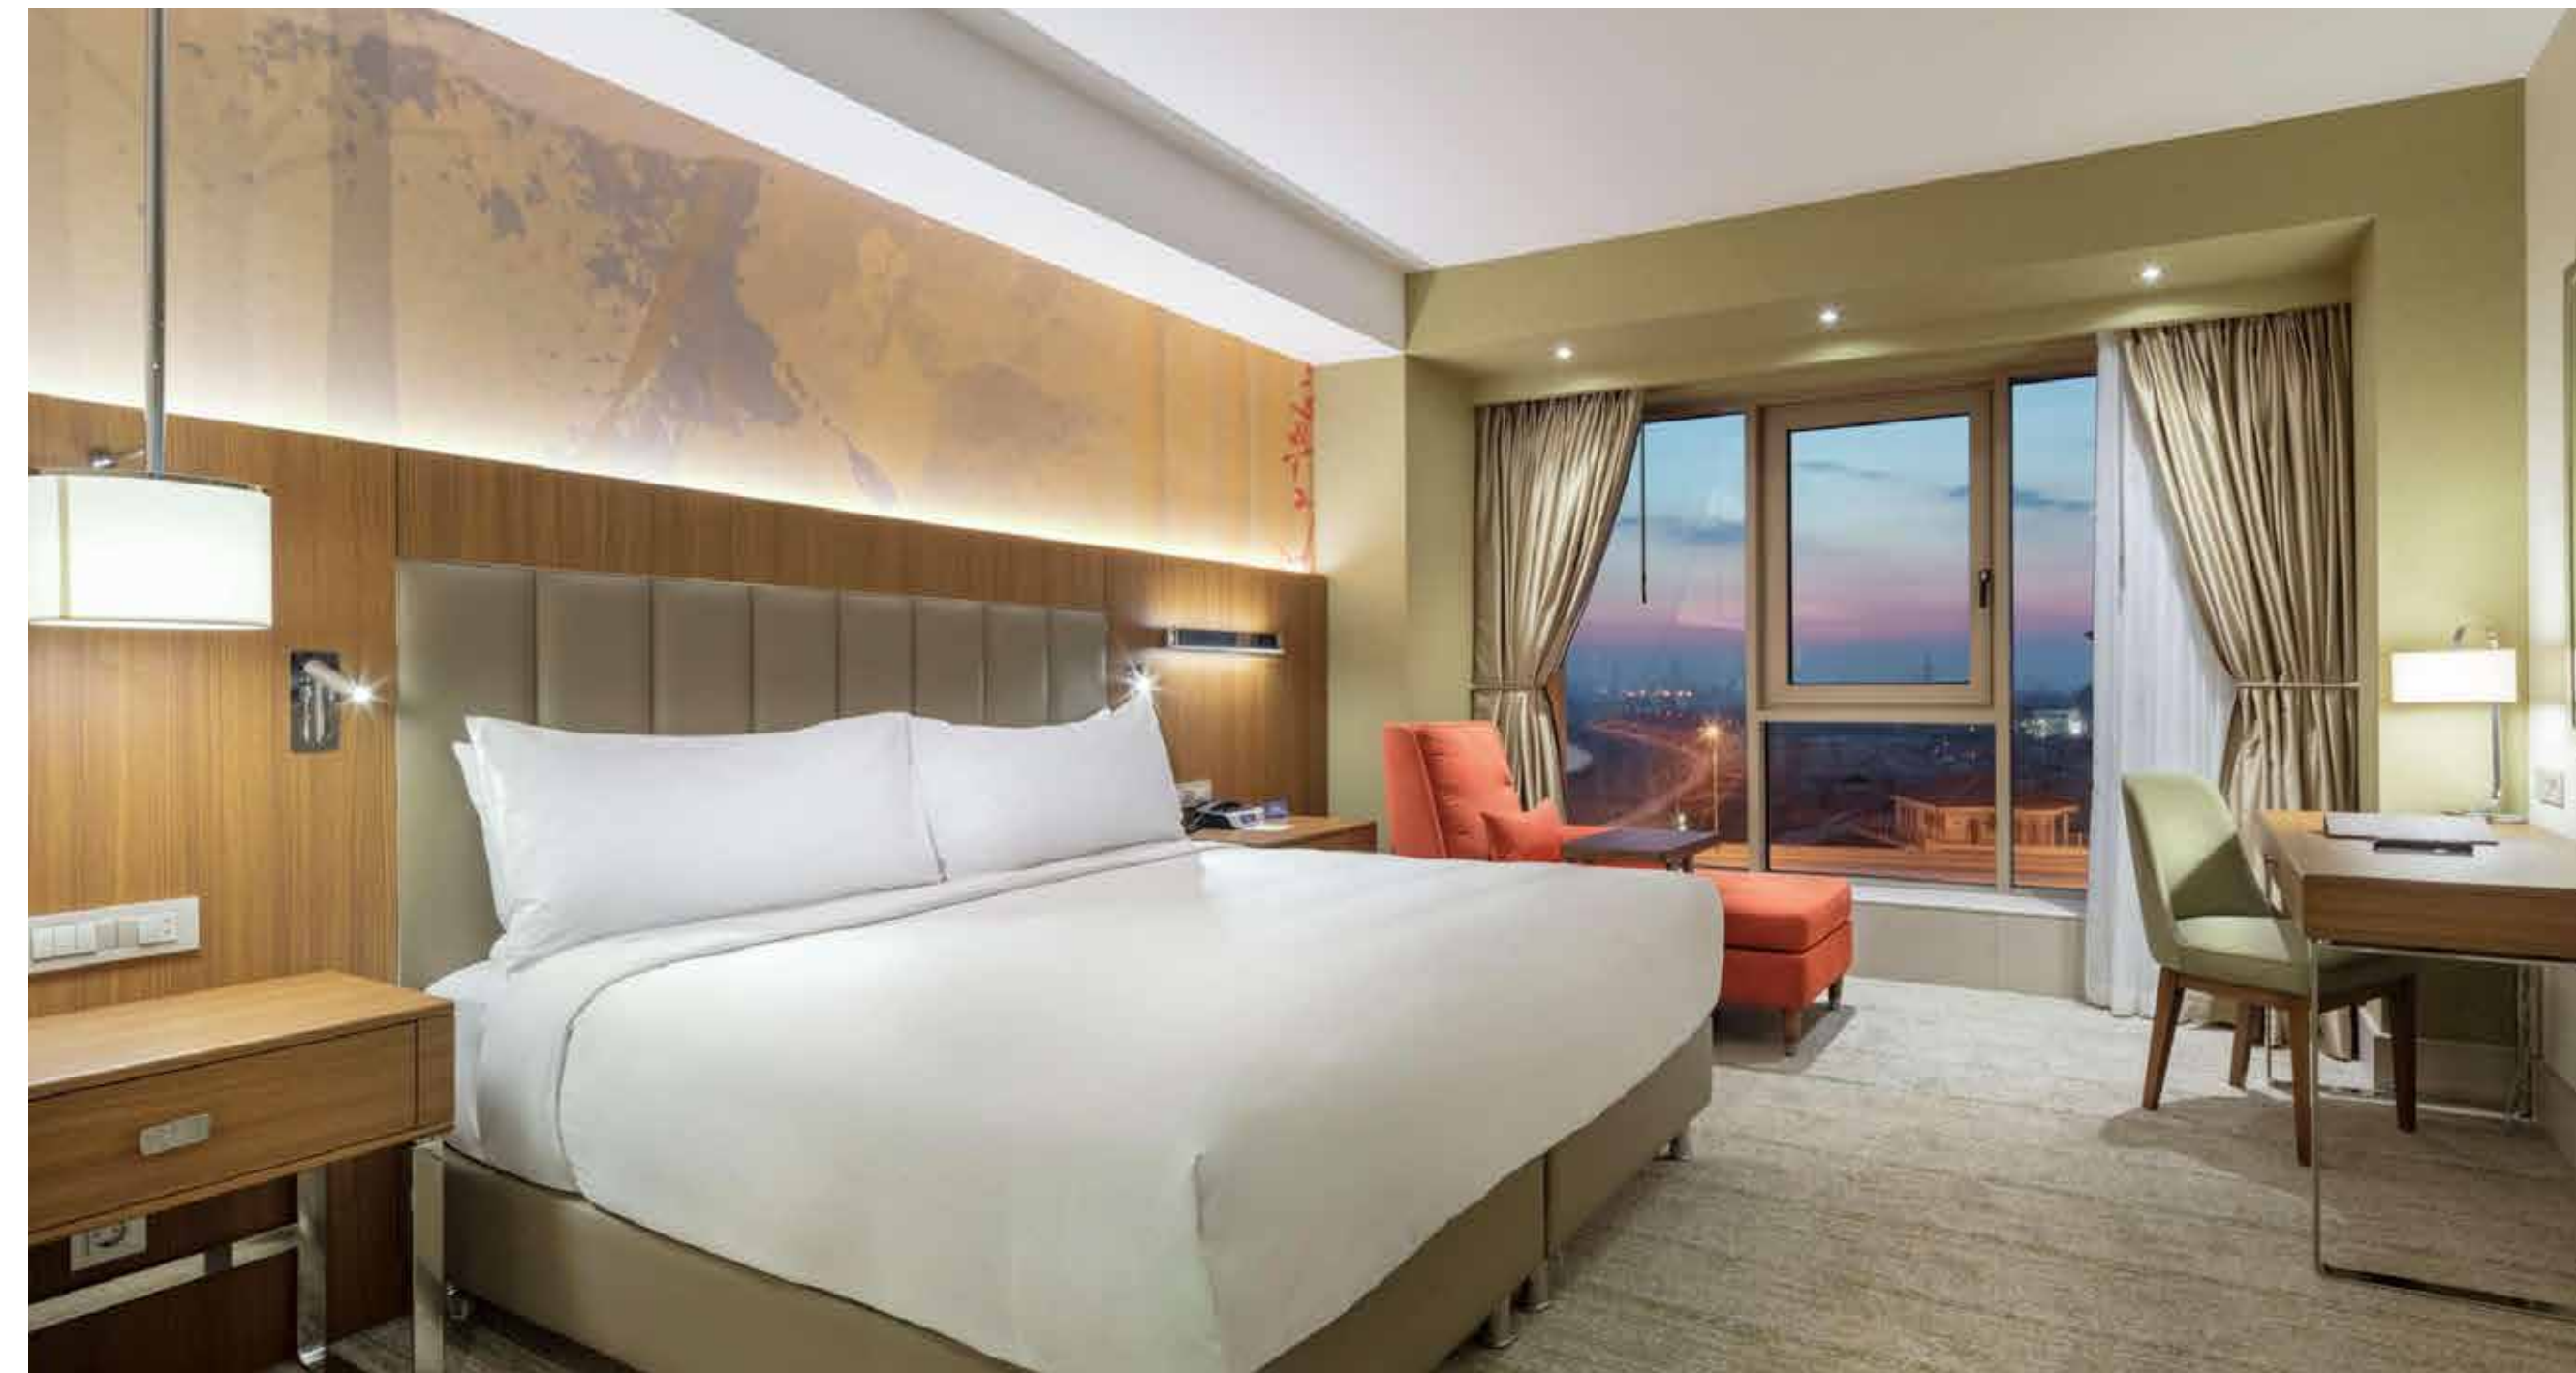

## DOUBLETREE BY HILTON 2019

 **SIZE**  
170 Rooms,  
Public Area

 **SECTOR**  
Hospitality

 **SERVICE**  
FF&E

 **LOCATION**  
Skopje, Macedonia

**The David  
Kempinski**

---

TEL AVIV